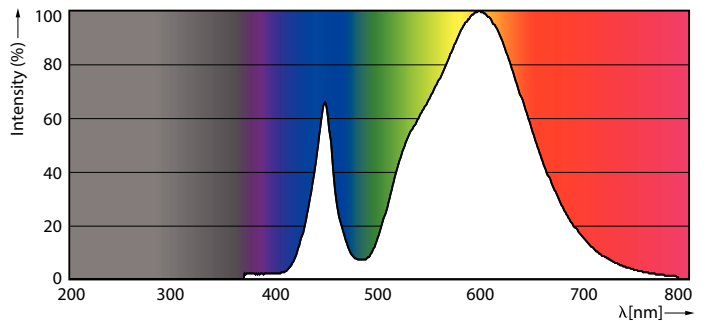

31-25W E27 Others Clear 730 HPL ND