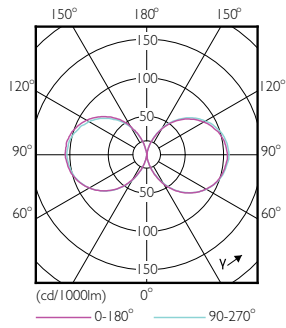

Product data

General Information		Color Consistency	
Cap-Base	E27 [E27]	Color Consistency	<6
RoHS mark	RoHS mark	Color Rendering Index (Nom)	70
Nominal Lifetime (Nom)	50000 h	LLMF At End Of Nominal Lifetime (Nom)	70 %
Switching Cycle	50000X	Operating and Electrical	
Technical Type	25-80W	Input Frequency	50 to 60 Hz
Light Technical		Power (Nom)	25 W
Color Code	730 [CCT of 3000K]	Lamp Current (Nom)	135 mA
Beam Angle (Nom)	360 °	Wattage Equivalent	80 W
Luminous Flux (Nom)	3100 lm	Starting Time (Nom)	0.5 s
Luminous Flux (Rated) (Nom)	3100 lm	Warm Up Time to 60% Light (Nom)	0.5 s
Color Designation	White (WH)	Power Factor (Nom)	0.91
Correlated Color Temperature (Nom)	3000 K	Voltage (Nom)	220-240 V
Luminous Efficacy (rated) (Nom)	124.00 lm/W		

IP 65

Dimensional drawing

TForce LED HPL ND 3.5klm E27 727 CL IP65

Product	D	C
TrueForce LED HPL ND 31-25W E27 730 CL	84 mm	178 mm

Photometric data

General Uniform Lightness
TrueForce LED HPL ND 31-25W E27 730 CL (3.5klm)
Candela
Page 1/1

31-25W E27 Others Clear 730 HPL ND

31-25W E27 Others Clear 730 HPL ND

TrueForce LED Public (Urban/Road – HPL/SON)

Photometric data

46-33W E27 Others Clear 730 HPL ND

Lifetime

46-33W E27 Others Clear 730 HPL ND