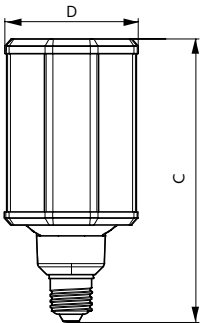

TrueForce LED Public (Urban/Road – HPL/SON)

Temperature

T-Case Maximum (Nom)	70 °C

Controls and Dimming

Dimmable	No

Mechanical and Housing

Bulb Finish	Clear

Approval and Application

Ingress protection code	IP65 [Dust penetration-protected, jet-proof]

Energy Efficiency Label (EEL)	A++

Energy Consumption kWh/1000 h	25 kWh

Product Data

Full product code	871869681107800
Order product name	TrueForce LED HPL ND 31-25W E27 730 CL
EAN/UPC - Product	8718696811078
Order code	929001898002
Numerator - Quantity Per Pack	1
Numerator - Packs per outer box	6
Material Nr. (12NC)	929001898002
Net Weight (Piece)	0.365 kg

IP 65

Dimensional drawing

TForce LED HPL ND 3.5klm E27 727 CL IP65

Product	D	C
TrueForce LED HPL ND 31-25W E27 730 CL	84 mm	178 mm