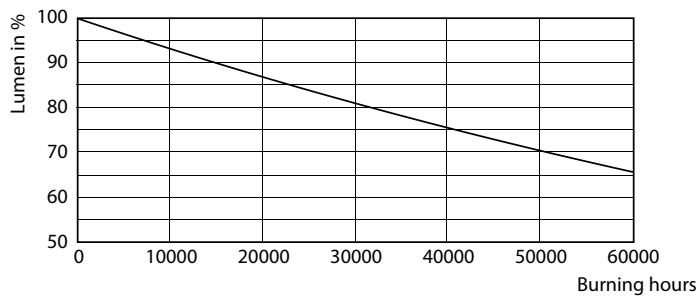

Product data

General Information		Color Consistency	
Cap-Base	E27 [E27]	Color Consistency	<6
RoHS mark	RoHS mark	Color Rendering Index (Nom)	70
Nominal Lifetime (Nom)	50000 h	LLMF At End Of Nominal Lifetime (Nom)	70 %
Switching Cycle	50000X	Operating and Electrical	
Technical Type	25-80W	Input Frequency	50 to 60 Hz
Light Technical		Power (Nom)	25 W
Color Code	730 [CCT of 3000K]	Lamp Current (Nom)	135 mA
Beam Angle (Nom)	360 °	Wattage Equivalent	80 W
Luminous Flux (Nom)	3100 lm	Starting Time (Nom)	0.5 s
Luminous Flux (Rated) (Nom)	3100 lm	Warm Up Time to 60% Light (Nom)	0.5 s
Color Designation	White (WH)	Power Factor (Nom)	0.91
Correlated Color Temperature (Nom)	3000 K	Voltage (Nom)	220-240 V
Luminous Efficacy (rated) (Nom)	124.00 lm/W		

31-25W E27 Others Clear 730 HPL ND

31-25W E27 Others Clear 730 HPL ND

TrueForce LED Public (Urban/Road – HPL/SON)

Photometric data

46-33W E27 Others Clear 730 HPL ND

Lifetime

46-33W E27 Others Clear 730 HPL ND