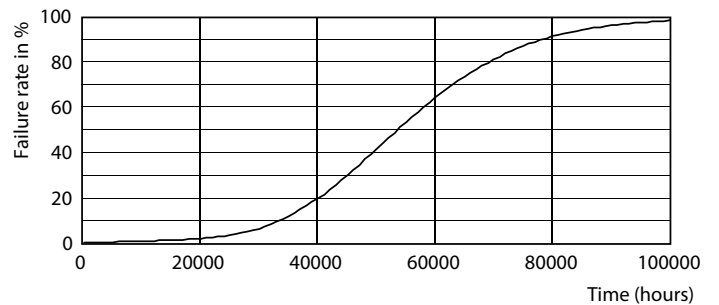

Product data

General Information		Color Consistency	
Cap-Base	E27 [E27]	Color Consistency	<6
RoHS mark	RoHS mark	Color Rendering Index (Nom)	70
Nominal Lifetime (Nom)	50000 h	LLMF At End Of Nominal Lifetime (Nom)	70 %
Switching Cycle	50000X	Operating and Electrical	
Technical Type	25-80W	Input Frequency	50 to 60 Hz
Light Technical		Power (Nom)	25 W
Color Code	730 [CCT of 3000K]	Lamp Current (Nom)	135 mA
Beam Angle (Nom)	360 °	Wattage Equivalent	80 W
Luminous Flux (Nom)	3100 lm	Starting Time (Nom)	0.5 s
Luminous Flux (Rated) (Nom)	3100 lm	Warm Up Time to 60% Light (Nom)	0.5 s
Color Designation	White (WH)	Power Factor (Nom)	0.91
Correlated Color Temperature (Nom)	3000 K	Voltage (Nom)	220-240 V
Luminous Efficacy (rated) (Nom)	124.00 lm/W		

31-25W E27 Others Clear 730 HPL ND

31-25W E27 Others Clear 730 HPL ND

TrueForce LED Public (Urban/Road – HPL/SON)

Photometric data

46-33W E27 Others Clear 730 HPL ND

Lifetime

46-33W E27 Others Clear 730 HPL ND